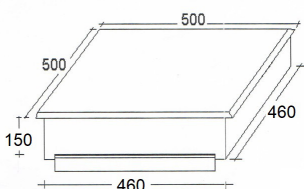

BBQ incasso 500x500